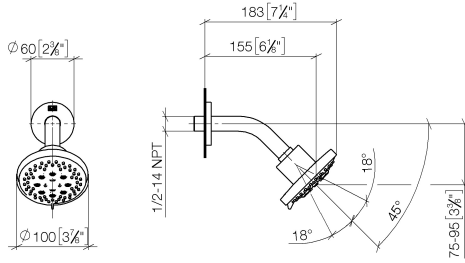

Shower head - Chrome

TARA

28 505 979

- 155mm projection
- ball-joint pivotable through 18° (in any direction)
- Three or five settings: PURIFY RAIN, COMPACT SOFT FLOW, COMPACT AQUAPRESSURE FLOW, max. flow rate 7.6 l/min (at 3 bar)
- with anti-scale system
- spray head Ø 100mm
- rosette Ø 60 mm
- 1/2" connection
- Function from: 5.5 l/min
- WRAS 2201056

Fits: TARA, LISSÉ, VAIA, META

	Chrome	28 505 979-00
	Brushed Platinum	28 505 979-06
	Platinum	28 505 979-08
	Dark Chrome	28 505 979-19
	Light Gold	28 505 979-26
	Brushed Light Gold	28 505 979-27
	Brushed Durabronze (23kt Gold)	28 505 979-28
	Matte Black	28 505 979-33
	Brushed Bronze	28 505 979-42
	Brushed Champagne (22kt Gold)	28 505 979-46
	Champagne (22kt Gold)	28 505 979-47
	Brushed Chrome	28 505 979-93
	Brushed Dark Platinum	28 505 979-99

Recommended miscellaneous

- Concealed wall elbow -** 35 085 970 90
- max. recess depth 163 mm
 - min. recess depth 90 mm

28 505 979

mm [inches]

Flow rate chart

Certificates

LGA_28661.

WRAS_2201056.

28 505 979

Spare parts list

No.	Item Number	Name	Quantity used	Delivery time
1	09 27 22 045-00	rosette	1	10
2	90 14 10 026 00 90	seal	1	2
3	09 11 03 011-00	connection	1	10
4	90 14 20 002 00 90	seal	1	2
5	09 11 01 191-00	cover	1	10
6	90 12 05 055 00-00	shower	1	10